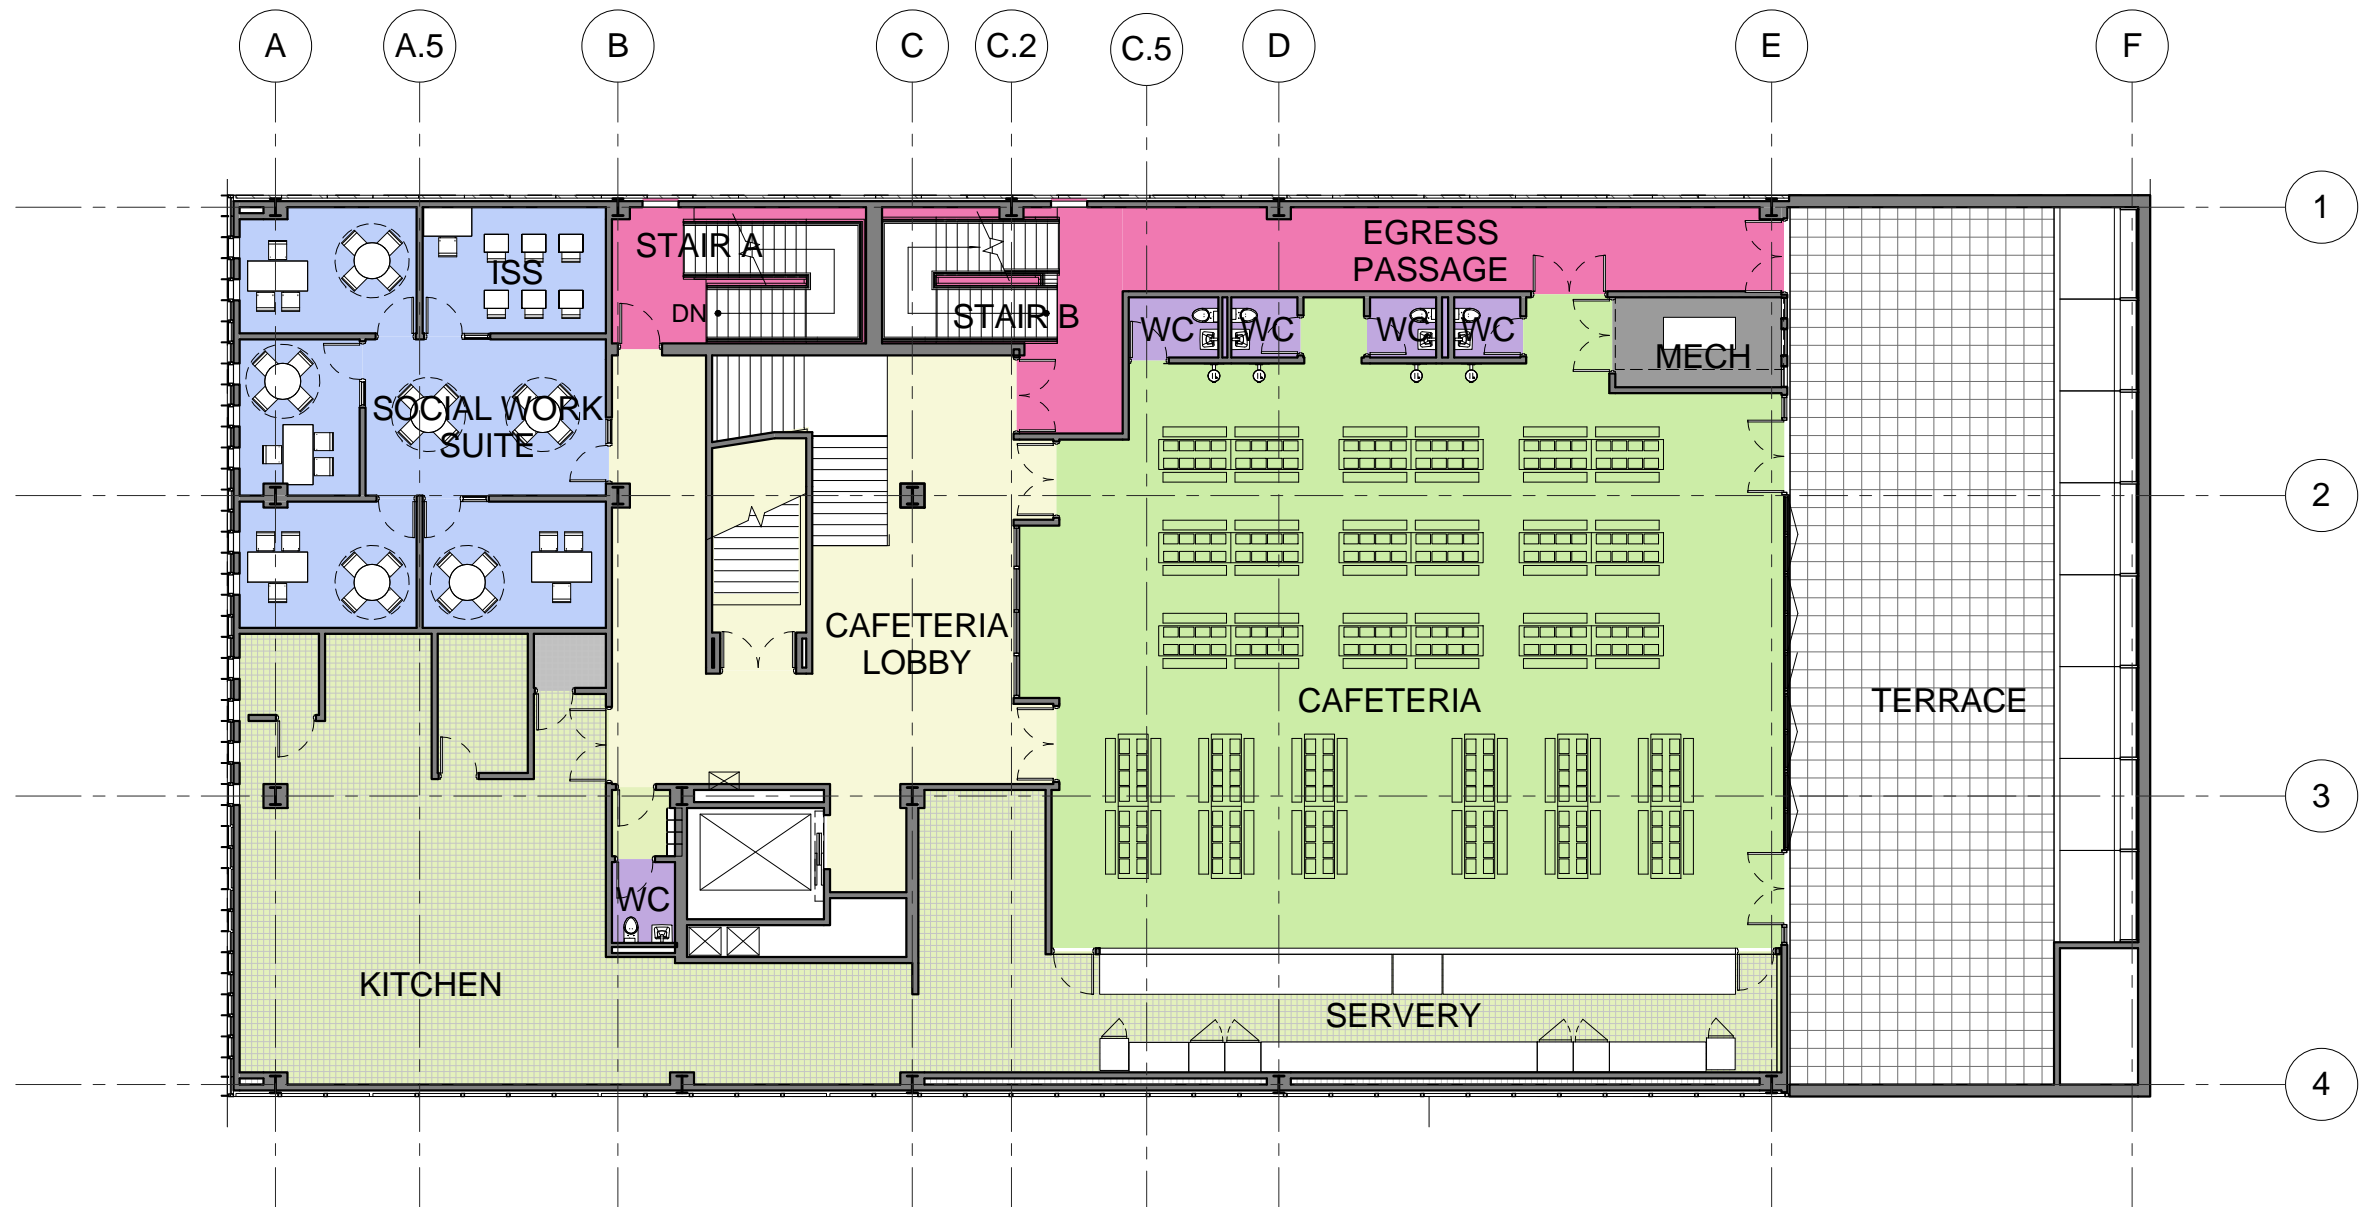

USE LEGEND

 ADMIN	 CIRCULATION - LOBBY	 JANITORIAL
 CAFETERIA	 EGRESS	 KITCHEN
 CIRCULATION	 EXTERIOR	 RESTROOM
		 SERVICE

USE LEGEND

- | | | | |
|---------------------|---------------------|------------|---------|
| CIRCULATION | CLASSROOM - SCIENCE | EGRESS | STORAGE |
| CLASSROOM - DIVIDED | CLASSROOM - TYPICAL | JANITORIAL | |
| | | RESTROOM | |

USE LEGEND

CIRCULATION	CLASSROOM - SCIENCE	EGRESS	SERVICE
CLASSROOM - DIVIDED	CLASSROOM - TYPICAL	RESTROOM	STORAGE

USE LEGEND

- | | | |
|---------------------|------------|----------|
| ADMIN | EGRESS | RESTROOM |
| CIRCULATION | EXTERIOR | STORAGE |
| CIRCULATION - LOBBY | JANITORIAL | MUSIC |